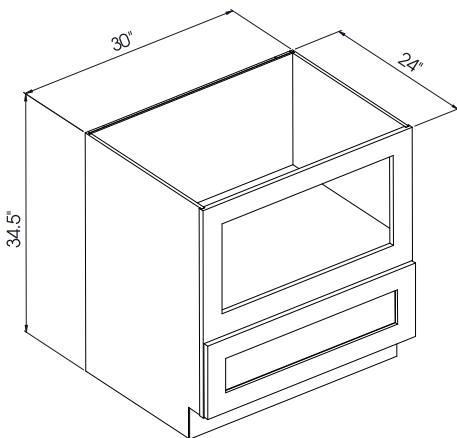

# KITCHEN CABINET

Luxury Cabinets at Affordable Prices

Hotline: 813-546-2941

[kitcab2design@gmail.com](mailto:kitcab2design@gmail.com)

**LAZY SUSAN CORNER BASE**

Item	Width	Height	Depth	Doors	Drawers	Shelves
PW-LZS3324	33"	34 1/2"	24"	1 (Bifold)	0	2
PW-LZS3624	36"	34 1/2"	24"	1 (Bifold)	0	2

**FARMHOUSE SINK CABINET**

Item	Width	Height	Depth	Doors	Drawers	Shelves
PW-FSB36	36"	34 1/2"	24"	2	0	0

**BASE SPICE RACK**

Item	Width	Height	Depth	Drawers	Shelves
PW-SP09	9"	34 1/2"	24"	1	3

**BASE END SHELF**

Item	Width	Height	Depth	Shelves
PW-BESLO9	9"	34 1/2"	24"	3
PW-BESRO9	9"	34 1/2"	24"	3

**BASE MICROWAVE CABINET**

Item	Width	Height	Depth	Doors	Drawers	Shelves
PW-BMC30	30"	34 1/2"	24"	0	1	0

**WASTE BASKET BASE**