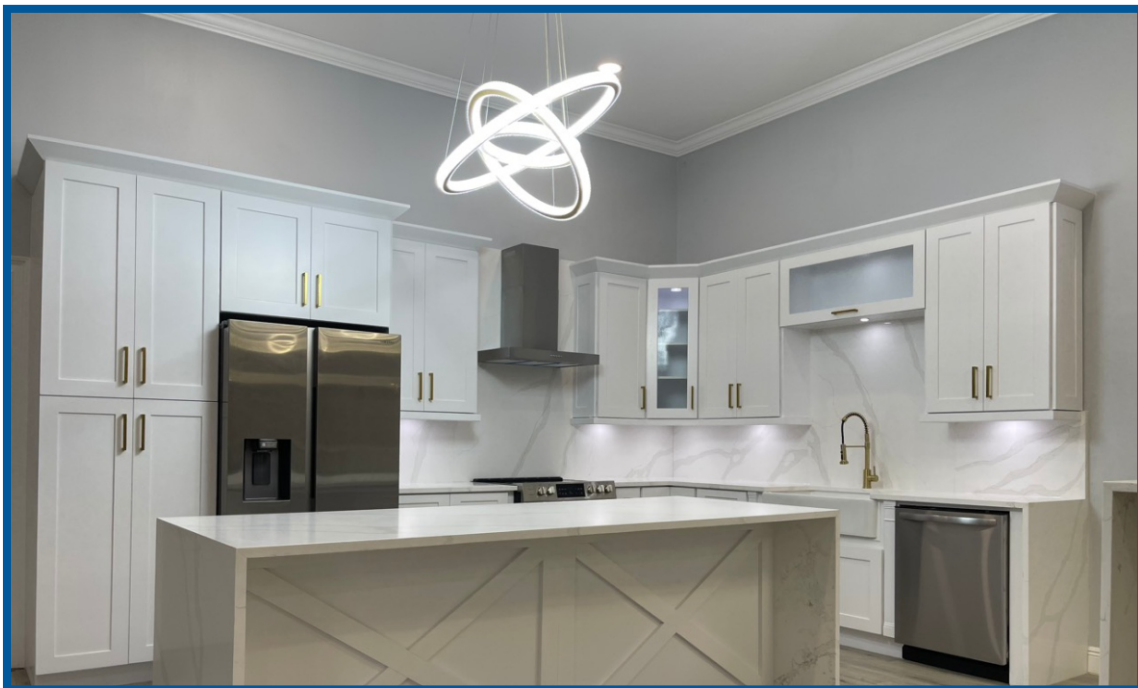

# KITCHEN CABINET

Luxury Cabinets at Affordable Prices

Hotline: 813-546-2941

[kitcab2design@gmail.com](mailto:kitcab2design@gmail.com)