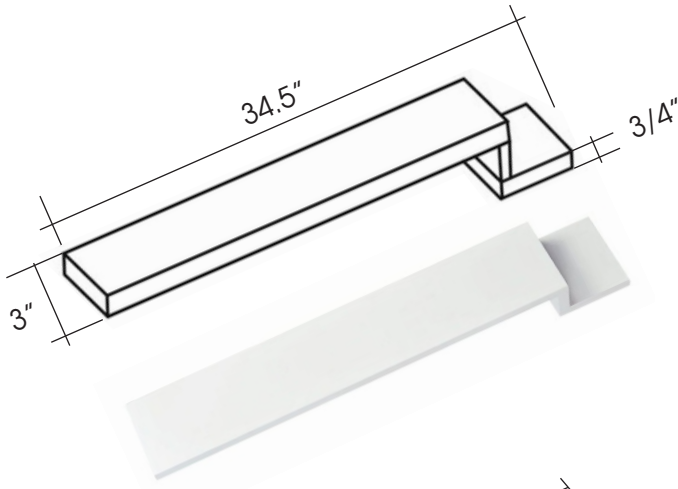

# KITCHEN CABINET

Luxury Cabinets at Affordable Prices

Hotline: 813-546-2941

kitcab2design@gmail.com

**BASE FILLER**

Item	Width	Height	Depth
PW-BF-3"	3"	34.5"	3/4"

**WALL FILLER**

Item	Width	Height	Depth
PW-WF3-30	3"	30"	0.75"
PW-WF3-42	3"	42"	0.75"
PW-WF3-96	3"	96"	0.75"
PW-WF6-42	6"	42"	0.75"
PW-WF6-96	6"	96"	0.75"