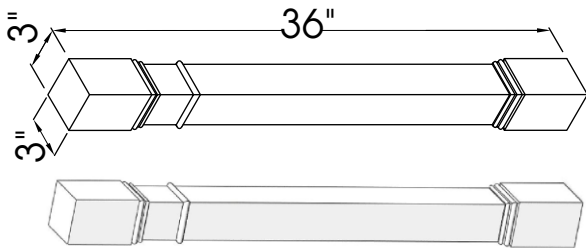

# KITCHEN CABINET

Luxury Cabinets at Affordable Prices

Hotline: 813-546-2941

kitcab2design@gmail.com

**TOE KICK**

Item	Width	Height	Depth
PW-TK8	96"	4.5"	0.25"

**POST**

Item	Width	Height	Depth
PW-POST3X3X36	3"	36"	3"