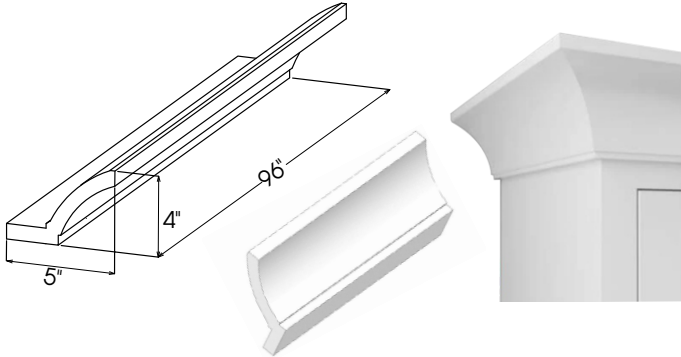

### MODERN CROWN MOLDING

Item	Length	Height	Depth
PW-CCM8M CROWN	96"	4"	4 1/2"

### MODERN LIGHT RAIL MOLDING

Item	Length	Height	Depth
PW-TLR8	96"	2"	2"

**LUXURY CROWN MOLDING**

Item	Length	Height	Depth
PW-CCM8	96"	4"	5"

**LUXURY LIGHT RAIL MOLDING**

Item	Length	Height	Depth
PW-TLR8	96"	2"	2 3/4"