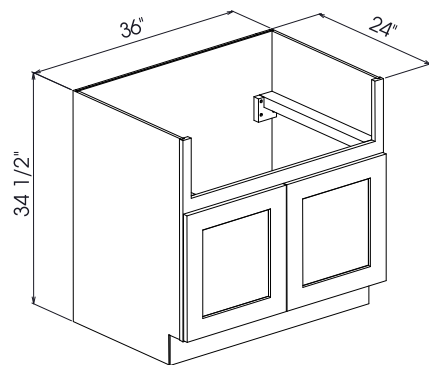

**BLIND CORNER BASE**

Item	Width	Height	Depth	Doors	Drawers	Shelves
PW-BCBL39"	39"	34 1/2"	24"	1	1	1
PW-BCBR39"	39"	34 1/2"	24"	1	1	1

# KITCHEN CABINET

Luxury Cabinets at Affordable Prices

Hotline: 813-546-2941

[kitcab2design@gmail.com](mailto:kitcab2design@gmail.com)

**LAZY SUSAN CORNER BASE**

Item	Width	Height	Depth	Doors	Drawers	Shelves
PW-LZS3324	33"	34 1/2"	24"	1 (Bifold)	0	2
PW-LZS3624	36"	34 1/2"	24"	1 (Bifold)	0	2

**FARMHOUSE SINK CABINET**

Item	Width	Height	Depth	Doors	Drawers	Shelves
PW-FSB36	36"	34 1/2"	24"	2	0	0

**BASE SPICE RACK**

Item	Width	Height	Depth	Drawers	Shelves
PW-SP09	9"	34 1/2"	24"	1	3

**BASE END SHELF**