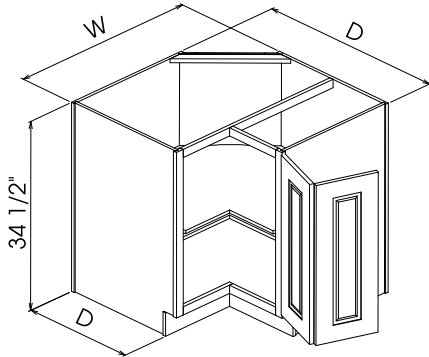

**BLIND CORNER BASE**

Item	Width	Height	Depth	Doors	Drawers	Shelves
PW-BCBL39"	39"	34 1/2"	24"	1	1	1
PW-BCBR39"	39"	34 1/2"	24"	1	1	1

# KITCHEN CABINET

Luxury Cabinets at Affordable Prices

Hotline: 813-546-2941

[kitcab2design@gmail.com](mailto:kitcab2design@gmail.com)

**LAZY SUSAN CORNER BASE**

Item	Width	Height	Depth	Doors	Drawers	Shelves
PW-LZS3324	33"	34 1/2"	24"	1 (Bifold)	0	2
PW-LZS3624	36"	34 1/2"	24"	1 (Bifold)	0	2

**FARMHOUSE SINK CABINET**

Item	Width	Height	Depth	Doors	Drawers	Shelves
PW-FSB36	36"	34 1/2"	24"	2	0	0

**BASE SPICE RACK**

Item	Width	Height	Depth	Drawers	Shelves
PW-SP09	9"	34 1/2"	24"	1	3

**BASE END SHELF**