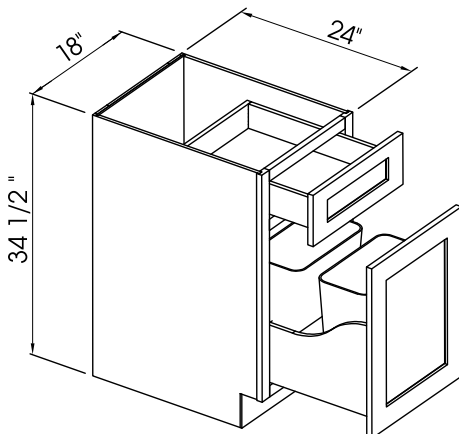

# KITCHEN CABINET

Luxury Cabinets at Affordable Prices

Hotline: 813-546-2941

[kitcab2design@gmail.com](mailto:kitcab2design@gmail.com)

**LAZY SUSAN CORNER BASE**

Item	Width	Height	Depth	Doors	Drawers	Shelves
PW-LZS3324	33"	34 1/2"	24"	1 (Bifold)	0	2
PW-LZS3624	36"	34 1/2"	24"	1 (Bifold)	0	2

**FARMHOUSE SINK CABINET**

Item	Width	Height	Depth	Doors	Drawers	Shelves
PW-FSB36	36"	34 1/2"	24"	2	0	0

**BASE SPICE RACK**

Item	Width	Height	Depth	Drawers	Shelves
PW-SP09	9"	34 1/2"	24"	1	3

**BASE END SHELF**

Item	Width	Height	Depth	Shelves
PW-BESLO9	9"	34 1/2"	24"	3
PW-BESRO9	9"	34 1/2"	24"	3

**BASE MICROWAVE CABINET**

Item	Width	Height	Depth	Doors	Drawers	Shelves
PW-BMC30	30"	34 1/2"	24"	0	1	0

**WASTE BASKET BASE**

Item	Width	Height	Depth	Doors	Drawers	Shelves
PW-BWBKT18	18"	34 1/2"	24"	0	2	0