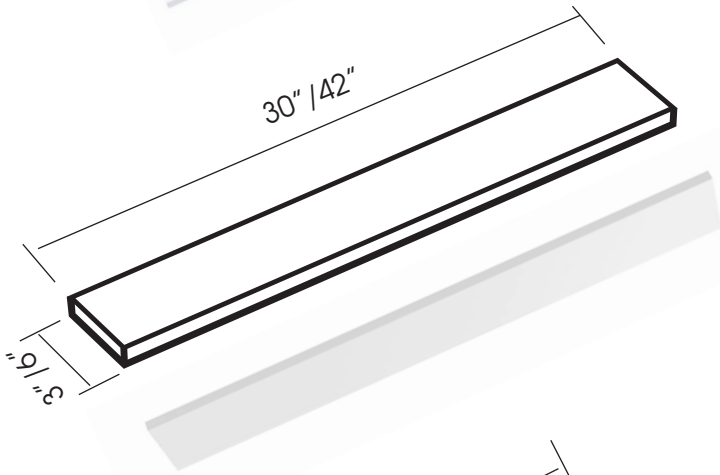

# KITCHEN CABINET

Luxury Cabinets at Affordable Prices

Hotline: 813-546-2941

kitcab2design@gmail.com

**BASE FILLER**

Item	Width	Height	Depth
PW-BF-3"	3"	34.5"	3/4"

**WALL FILLER**

Item	Width	Height	Depth
PW-WF3-30	3"	30"	0.75"
PW-WF3-42	3"	42"	0.75"
PW-WF3-96	3"	96"	0.75"
PW-WF6-42	6"	42"	0.75"
PW-WF6-96	6"	96"	0.75"