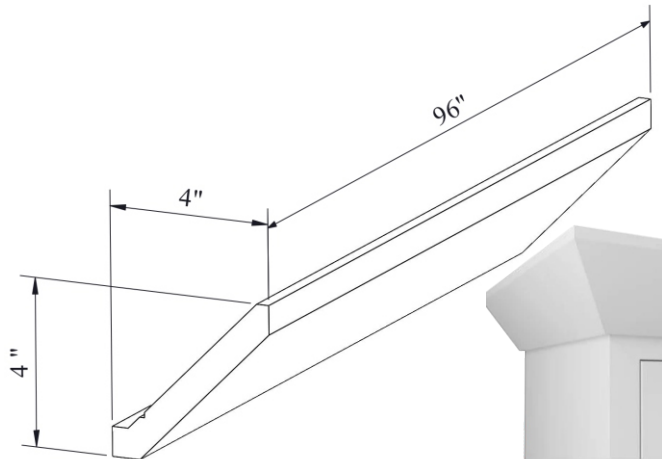

MODERN CROWN MOLDING

Item	Length	Height	Depth
PW-CCM8M CROWN	96"	4"	4 1/2"