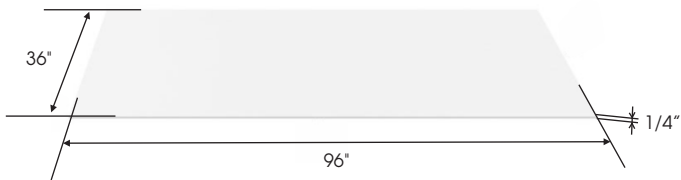

SKIN PANEL

Item	Width	Height	Thick
PW-PANEL3696	36"	96"	1/4"