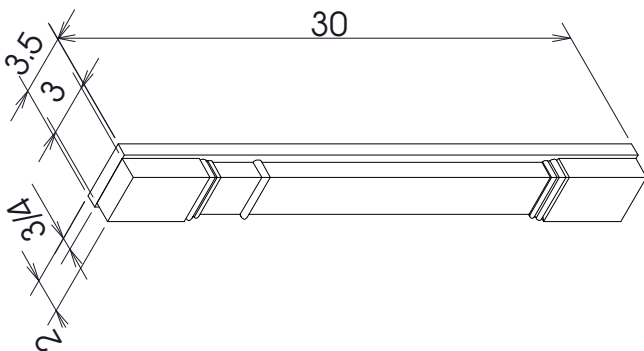

# KITCHEN CABINET

Luxury Cabinets at Affordable Prices

Hotline: 813-546-2941

kitcab2design@gmail.com

**TOE KICK**

Item	Width	Height	Depth
PW-TK8	96"	4.5"	0.25"

**POST**

Item	Width	Height	Depth
PW-POST3X3X36	3"	36"	3"