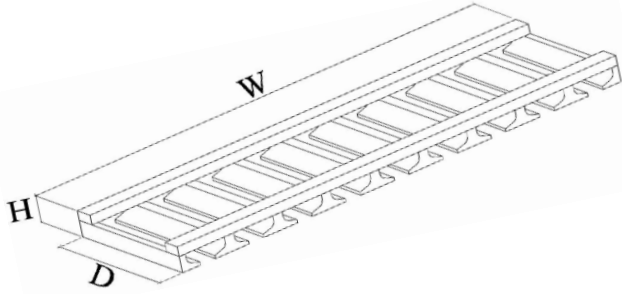

# KITCHEN CABINET

Luxury Cabinets at Affordable Prices

Hotline: 813-546-2941

[kitcab2design@gmail.com](mailto:kitcab2design@gmail.com)

**GLASS HOLDER**

Item	Width	Height	Depth
PW-GH36	36"	4"	12"

**WALL END SHELF**