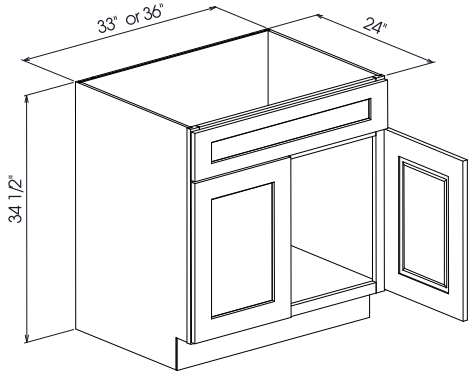

## BASE CABINETS

Item	Width	Height	Depth	Doors	Drawers	Shelves
PW-B09	9"	34 1/2"	24"	1	1	1
PW-B12	12"	34 1/2"	24"	1	1	1
PW-B15	15"	34 1/2"	24"	1	1	1
PW-B18	18"	34 1/2"	24"	1	1	1
PW-B21	21"	34 1/2"	24"	1	1	1

Item	Width	Height	Depth	Doors	Drawers	Shelves
PW-B24	24"	34 1/2"	24"	2	1	1
PW-B27	27"	34 1/2"	24"	2	1	1
PW-B30	30"	34 1/2"	24"	2	1	1

Item	Width	Height	Depth	Doors	Drawers	Shelves
PW-B33	33"	34 1/2"	24"	2	2	1
PW-B36	36"	34 1/2"	24"	2	2	1
PW-B39	39"	34 1/2"	24"	2	2	1