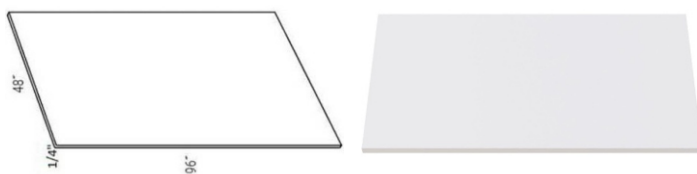

FLAT PANEL

Item	Depth	Height	Thick	Finish
PW-RP4896	48"	96"	3/4"	4 (sides)