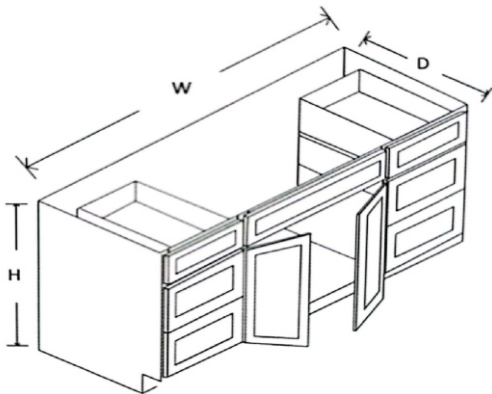

VANITY SINGLE SINK BASE WITH 6 DRAWERS

Item	Width	Height	Depth	Doors	Fake Drawers	Drawers
PW-VAN48D-6	48	34 1/2"	21"	2	1	6
PW-VAN60D-6	60	34 1/2"	21"	2	1	6