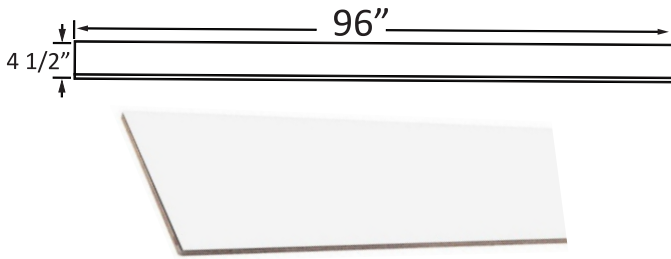

# KITCHEN CABINET

Luxury Cabinets at Affordable Prices

Hotline: 813-546-2941

kitcab2design@gmail.com

**TOE KICK**

Item	Width	Height	Depth
PW-TK8	96"	4.5"	0.25"

**POST**

Item	Width	Height	Depth
PW-POST3X3X36	3"	36"	3"