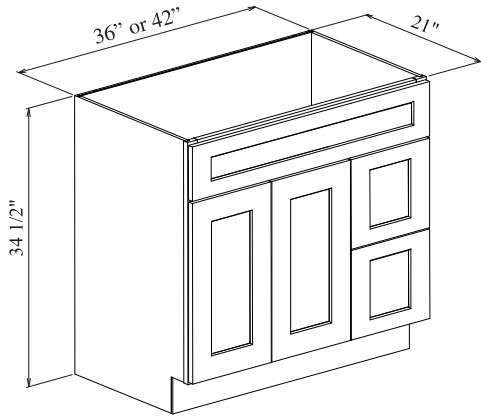

VANITY DRAWERS ON RIGHT

Item	Width	Height	Depth	Doors	Fake Drawers	Drawers
PW-VAN36DR	36"	34 1/2"	21"	2	1	2
PW-VAN42DR	42"	34 1/2"	21"	2	1	2