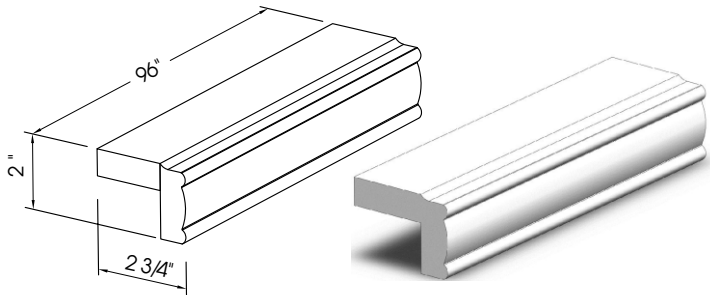

### MODERN LIGHT RAIL MOLDING

Item	Length	Height	Depth
PW-TLR8	96"	2"	2"

**LUXURY CROWN MOLDING**

Item	Length	Height	Depth
PW-CCM8	96"	4"	5"

**LUXURY LIGHT RAIL MOLDING**

Item	Length	Height	Depth
PW-TLR8	96"	2"	2 3/4"