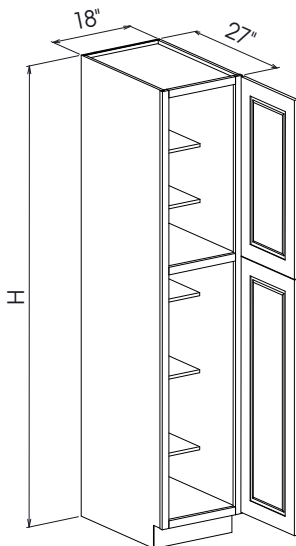

Item	Width	Height	Depth	Shelves
PW-WESLO93012	9"	30"	12"	2
PW-WESRO93012	9"	30"	12"	2
PW-WESLO93612	9"	36"	12"	2
PW-WESRO93612	9"	36"	12"	2
PW-WESLO94212	9"	42"	12"	3
PW-WESRO94212	9"	42"	12"	3

**WALL WINE RACK**

Item	Width	Height	Depth
PW-WRC3018	30"	18"	12"

## TALL CABINETS

### OVEN PANTRY

Item	Width	Height	Height Doors	Depth	Doors	Drawers	Fake Drawers	Shelves
PW-OVD338427	33"	84"	12"	27"	2	1	1	0
PW-OVD339027	33"	90"	18"	27"	2	1	1	0
PW-OVD339627	33"	96"	24"	27"	2	1	1	2