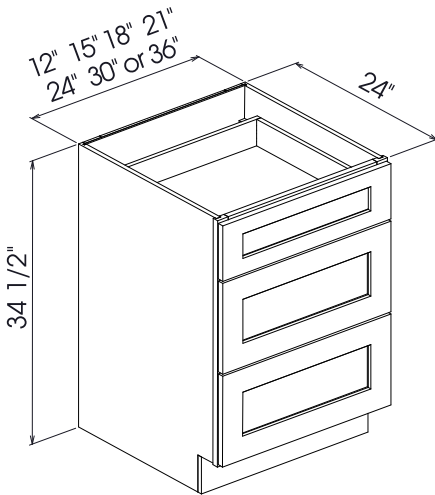

## BASE CABINETS

Item	Width	Height	Depth	Doors	Drawers	Shelves
PW-B09	9"	34 1/2"	24"	1	1	1
PW-B12	12"	34 1/2"	24"	1	1	1
PW-B15	15"	34 1/2"	24"	1	1	1
PW-B18	18"	34 1/2"	24"	1	1	1
PW-B21	21"	34 1/2"	24"	1	1	1

Item	Width	Height	Depth	Doors	Drawers	Shelves
PW-B24	24"	34 1/2"	24"	2	1	1
PW-B27	27"	34 1/2"	24"	2	1	1
PW-B30	30"	34 1/2"	24"	2	1	1

Item	Width	Height	Depth	Doors	Drawers	Shelves
PW-B33	33"	34 1/2"	24"	2	2	1
PW-B36	36"	34 1/2"	24"	2	2	1
PW-B39	39"	34 1/2"	24"	2	2	1

**SINK BASE**

Item	Width	Height	Depth	Doors	Fake Drawers	Shelves
PW-SB33	33"	34 1/2"	24"	2	1	0
PW-SB36	36"	34 1/2"	24"	2	1	0

**3 DRAWERS BASE**

Item	Width	Height	Depth	Doors	Drawers	Shelves
PW-DB12	12"	34 1/2"	24"	0	3	0
PW-DB15	15"	34 1/2"	24"	0	3	0
PW-DB18	18"	34 1/2"	24"	0	3	0
PW-DB21	21"	34 1/2"	24"	0	3	0
PW-DB24	24"	34 1/2"	24"	0	3	0
PW-DB30	30"	34 1/2"	24"	0	3	0
PW-DB36	36"	34 1/2"	24"	0	3	0