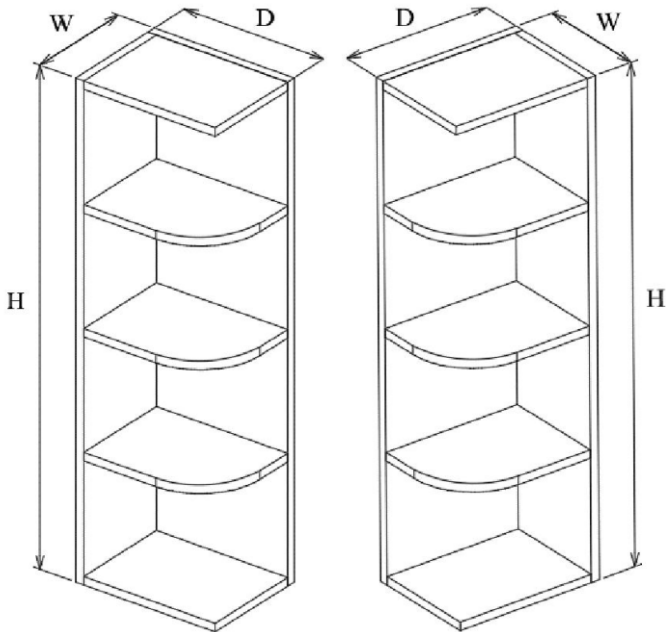

**WALL DIAGONAL CORNER**

Item	Width	Height	Depth	Doors	Shelves
PW-WDC-243012	24"	30"	24"	1	2
PW-WDC-243612	24"	36"	24"	1	2
PW-WDC-244212	24"	42"	24"	1	3

# KITCHEN CABINET

Luxury Cabinets at Affordable Prices

Hotline: 813-546-2941

[kitcab2design@gmail.com](mailto:kitcab2design@gmail.com)

**GLASS HOLDER**

Item	Width	Height	Depth
PW-GH36	36"	4"	12"

**WALL END SHELF**

Item	Width	Height	Depth	Shelves
PW-WESLO93012	9"	30"	12"	2
PW-WESRO93012	9"	30"	12"	2
PW-WESLO93612	9"	36"	12"	2
PW-WESRO93612	9"	36"	12"	2
PW-WESLO94212	9"	42"	12"	3
PW-WESRO94212	9"	42"	12"	3

**WALL WINE RACK**