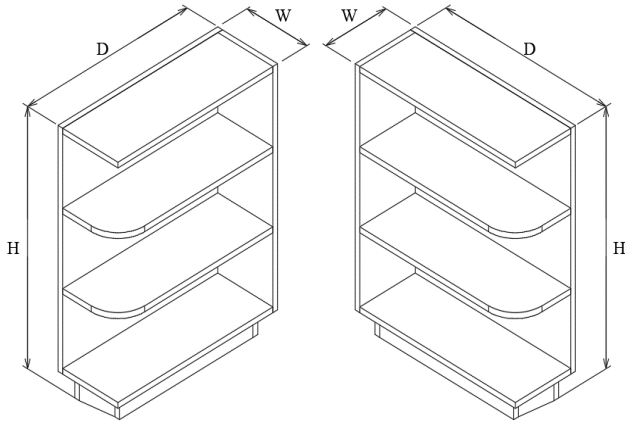

# KITCHEN CABINET

Luxury Cabinets at Affordable Prices

Hotline: 813-546-2941

[kitcab2design@gmail.com](mailto:kitcab2design@gmail.com)

**LAZY SUSAN CORNER BASE**

Item	Width	Height	Depth	Doors	Drawers	Shelves
PW-LZS3324	33"	34 1/2"	24"	1 (Bifold)	0	2
PW-LZS3624	36"	34 1/2"	24"	1 (Bifold)	0	2

**FARMHOUSE SINK CABINET**

Item	Width	Height	Depth	Doors	Drawers	Shelves
PW-FSB36	36"	34 1/2"	24"	2	0	0

**BASE SPICE RACK**

Item	Width	Height	Depth	Drawers	Shelves
PW-SP09	9"	34 1/2"	24"	1	3

**BASE END SHELF**

Item	Width	Height	Depth	Shelves
PW-BESLO9	9"	34 1/2"	24"	3
PW-BESRO9	9"	34 1/2"	24"	3

**BASE MICROWAVE CABINET**

Item	Width	Height	Depth	Doors	Drawers	Shelves
PW-BMC30	30"	34 1/2"	24"	0	1	0

**WASTE BASKET BASE**