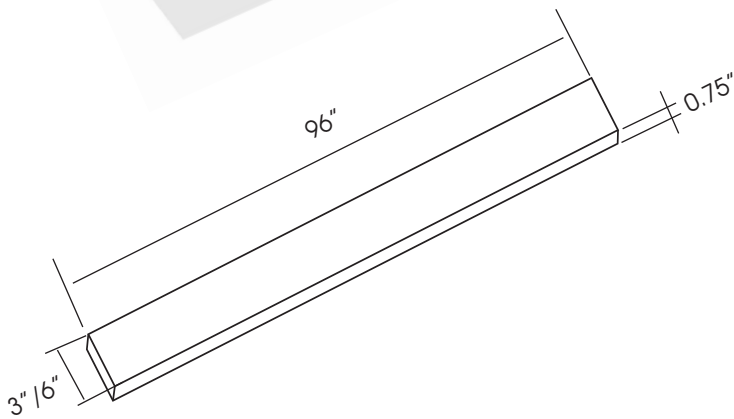

# KITCHEN CABINET

Luxury Cabinets at Affordable Prices

Hotline: 813-546-2941

kitcab2design@gmail.com

**BASE FILLER**

Item	Width	Height	Depth
PW-BF-3"	3"	34.5"	3/4"

**WALL FILLER**

Item	Width	Height	Depth
PW-WF3-30	3"	30"	0.75"
PW-WF3-42	3"	42"	0.75"
PW-WF3-96	3"	96"	0.75"
PW-WF6-42	6"	42"	0.75"
PW-WF6-96	6"	96"	0.75"