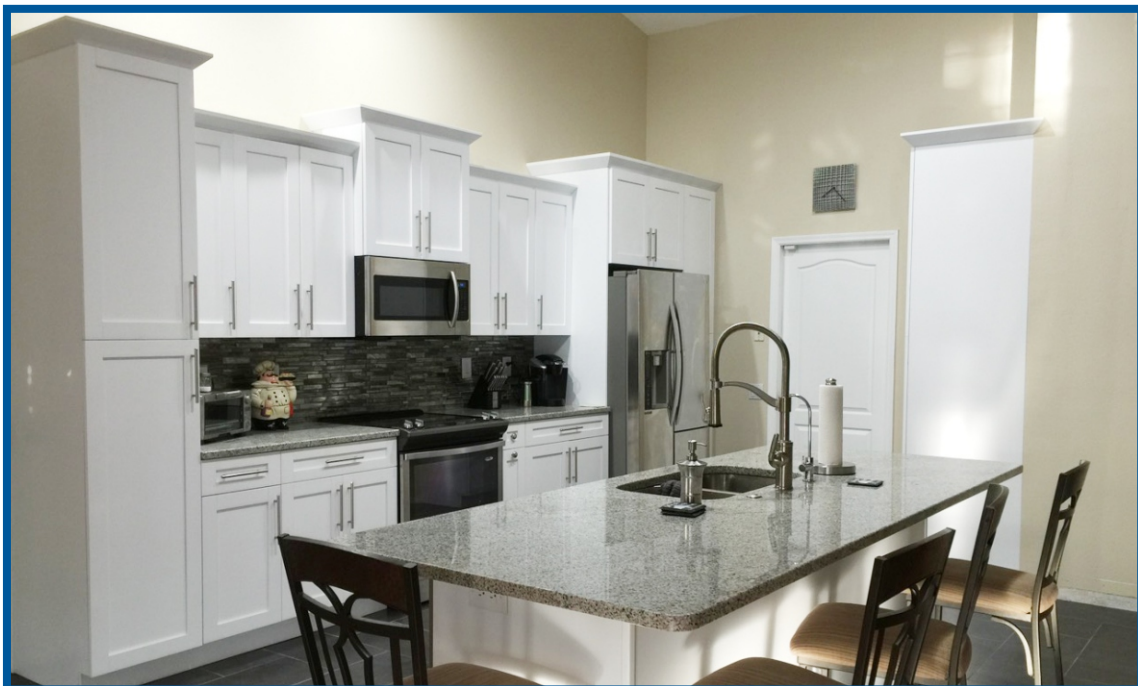

# KITCHEN CABINET

Luxury Cabinets at Affordable Prices

Hotline: 813-546-2941

[kitcab2design@gmail.com](mailto:kitcab2design@gmail.com)