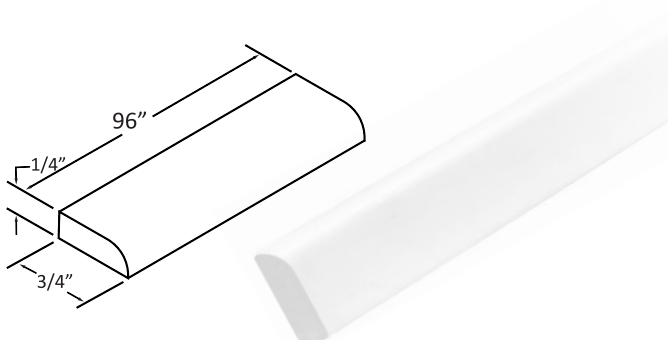

SCRIBE MOLDING

Item	Length	Height	Depth
PW-SCRIBEMOLDING	96"	0.75"	0.25"